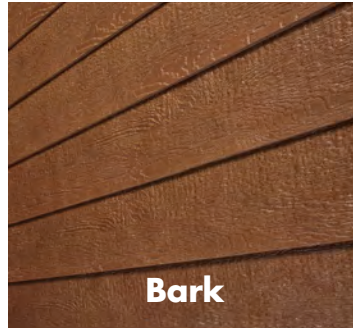

Bistro Brown
PURE

ILLUSION

TEXTURE
FAUX-FINISH

COLOURS
4 COLOURS

GOODStyle siding is available in a vast array of colours. You could go with the soft and natural tones of the **ILLUSION** collection with its faux-finish that combines the advantages of both opaque and semi-transparent finishes and, therefore, offers the best of both worlds.

Two coats of tinted finish reproduce the wood grain that is sought after by homeowners while providing the same protection as an opaque finish. The collection is available in four colours, that blend well in natural environments.

THE ILLUSION FAUX-FINISH COMBINES THE ADVANTAGES OF BOTH OPAQUE AND SEMI-TRANSPARENT FINISHES AND, THEREFORE, OFFERS THE BEST OF BOTH WORLDS.

GOODSTYLE ADVANTAGES

- + Easier installation (extra long 16' plank)
- + Complete line of accessories
- + Paint meets stringent standards of VOC emission (Volatile Organic Compound)
- + SFI Certified (Sustainable Forestry Initiative)

Galet

Bark

Barn

Chamois

PURE

TEXTURE
SOLID

COLOURS
UNLIMITED

The **PURE** collection with its palette of opaque finishes in a rainbow of colours lends itself to interesting combinations to accentuate certain components of your house.